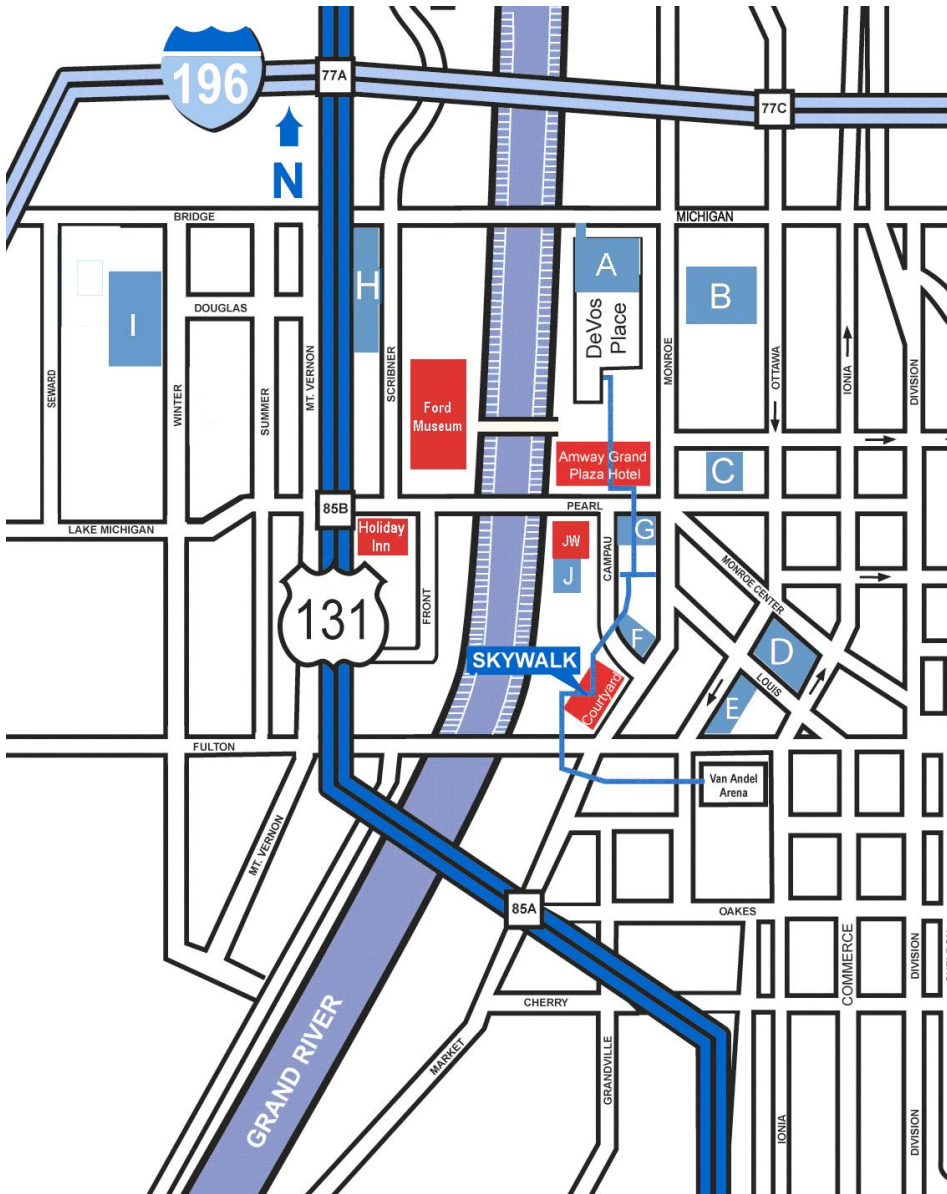

Downtown Grand Rapids Parking

Downtown Venues

DeVos Place Convention Center
303 Monroe Ave NW

Van Andel Arena
130 W Fulton St

Downtown Hotels

Amway Grand Plaza Hotel
187 Monroe Ave NW

Courtyard by Marriott Downtown
11 Monroe Ave NW

Holiday Inn Downtown
310 Pearl St NW

JW Marriott
235 Louis St NW

Downtown Parking Facilities

- A. DeVos Place Ramp
- B. Government Center Ramp
- C. Ellis Midtown Ramp
- D. Monroe Center Ramp*
- E. Ottawa Fulton Ramp
- F. Louis Campau Ramp
- G. Amway Grand Plaza Ramp
- H. Scribner Lot
- I. Area 8
- J. JW Marriott Ramp

* Sixty minutes free parking
if you enter before 6:00pm

Prices

- A. \$1.00/half hour - \$12.00 max
\$8.00 evening rate after 5 pm
- B. \$1.00/half hour - \$10.00 max
\$7.00 evening rate after 5 pm
- C. \$2.00/half hour - \$14.75 max,
\$9 evening rate after 5pm
- D. \$1.00/half hour- \$14.00 max—
\$7.00 evening event rate
- E. \$1.00/half hour - \$9.00 max
\$7.00 evening rate after 5 pm
- F. \$1.00/half hour - \$9.00 max
\$7.00 evening rate after 5 pm
- G. \$3.70/hour - \$14.00 max 6:00am-5:30pm
\$10.00 max 5:30-2:00pm; \$20 overnight
- H. \$3.00 coin or cash - \$5.00 event rate
- I. \$2.00 coin or cash - \$5.00 event rate
- J. \$3.70/hr. \$14/day \$20 max